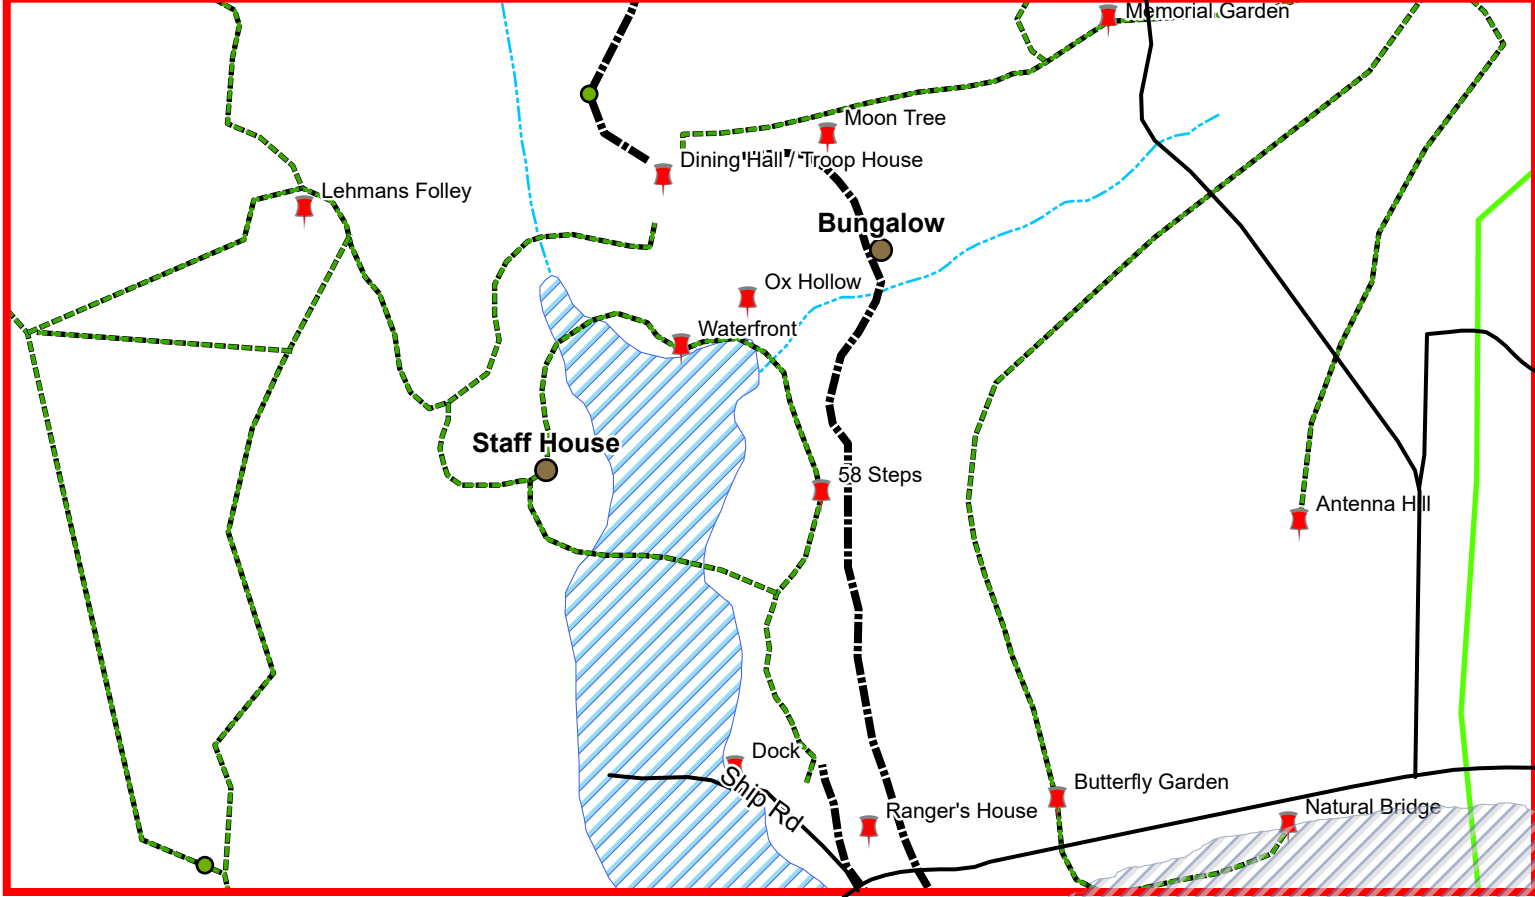

Camp Koch

Name	Elevation	Name	Elevation
Waterfront	404	Natural Bridge	518
Reflection Point	407	Fairy Garden	528
Dock	407	Memorial Garden	528
Ox Hollow	410	Lang's Lodge	535
Ranger's House	417	Inspiration Point	571
Diamond Cave	423	Antenna Hill	597
Blue Wells	443	Fox Ridge	614
58 Steps	456	Hidden Meadow	623
Bathtub	459	Mason's Hideaway	643
Moon Tree	476	Pinewood	650
Butterfly Garden	489	Storm Shelter	650
Dining Hall / Troop House	489	Koenemann Shelter	653
Lehmans Folley	499	Breezy Corner	666

Legend

- ★ Tent Units
- Camp Cabins
- 📌 Sites of Interest
- Showers
- Latrines
- Camp Koch Trails
- Camp Koch Roads
- Streams
- County Roads
- ▨ Lake Bilvador
- ▨ Ohio River
- ▭ Camp Koch Boundary (Estimate)