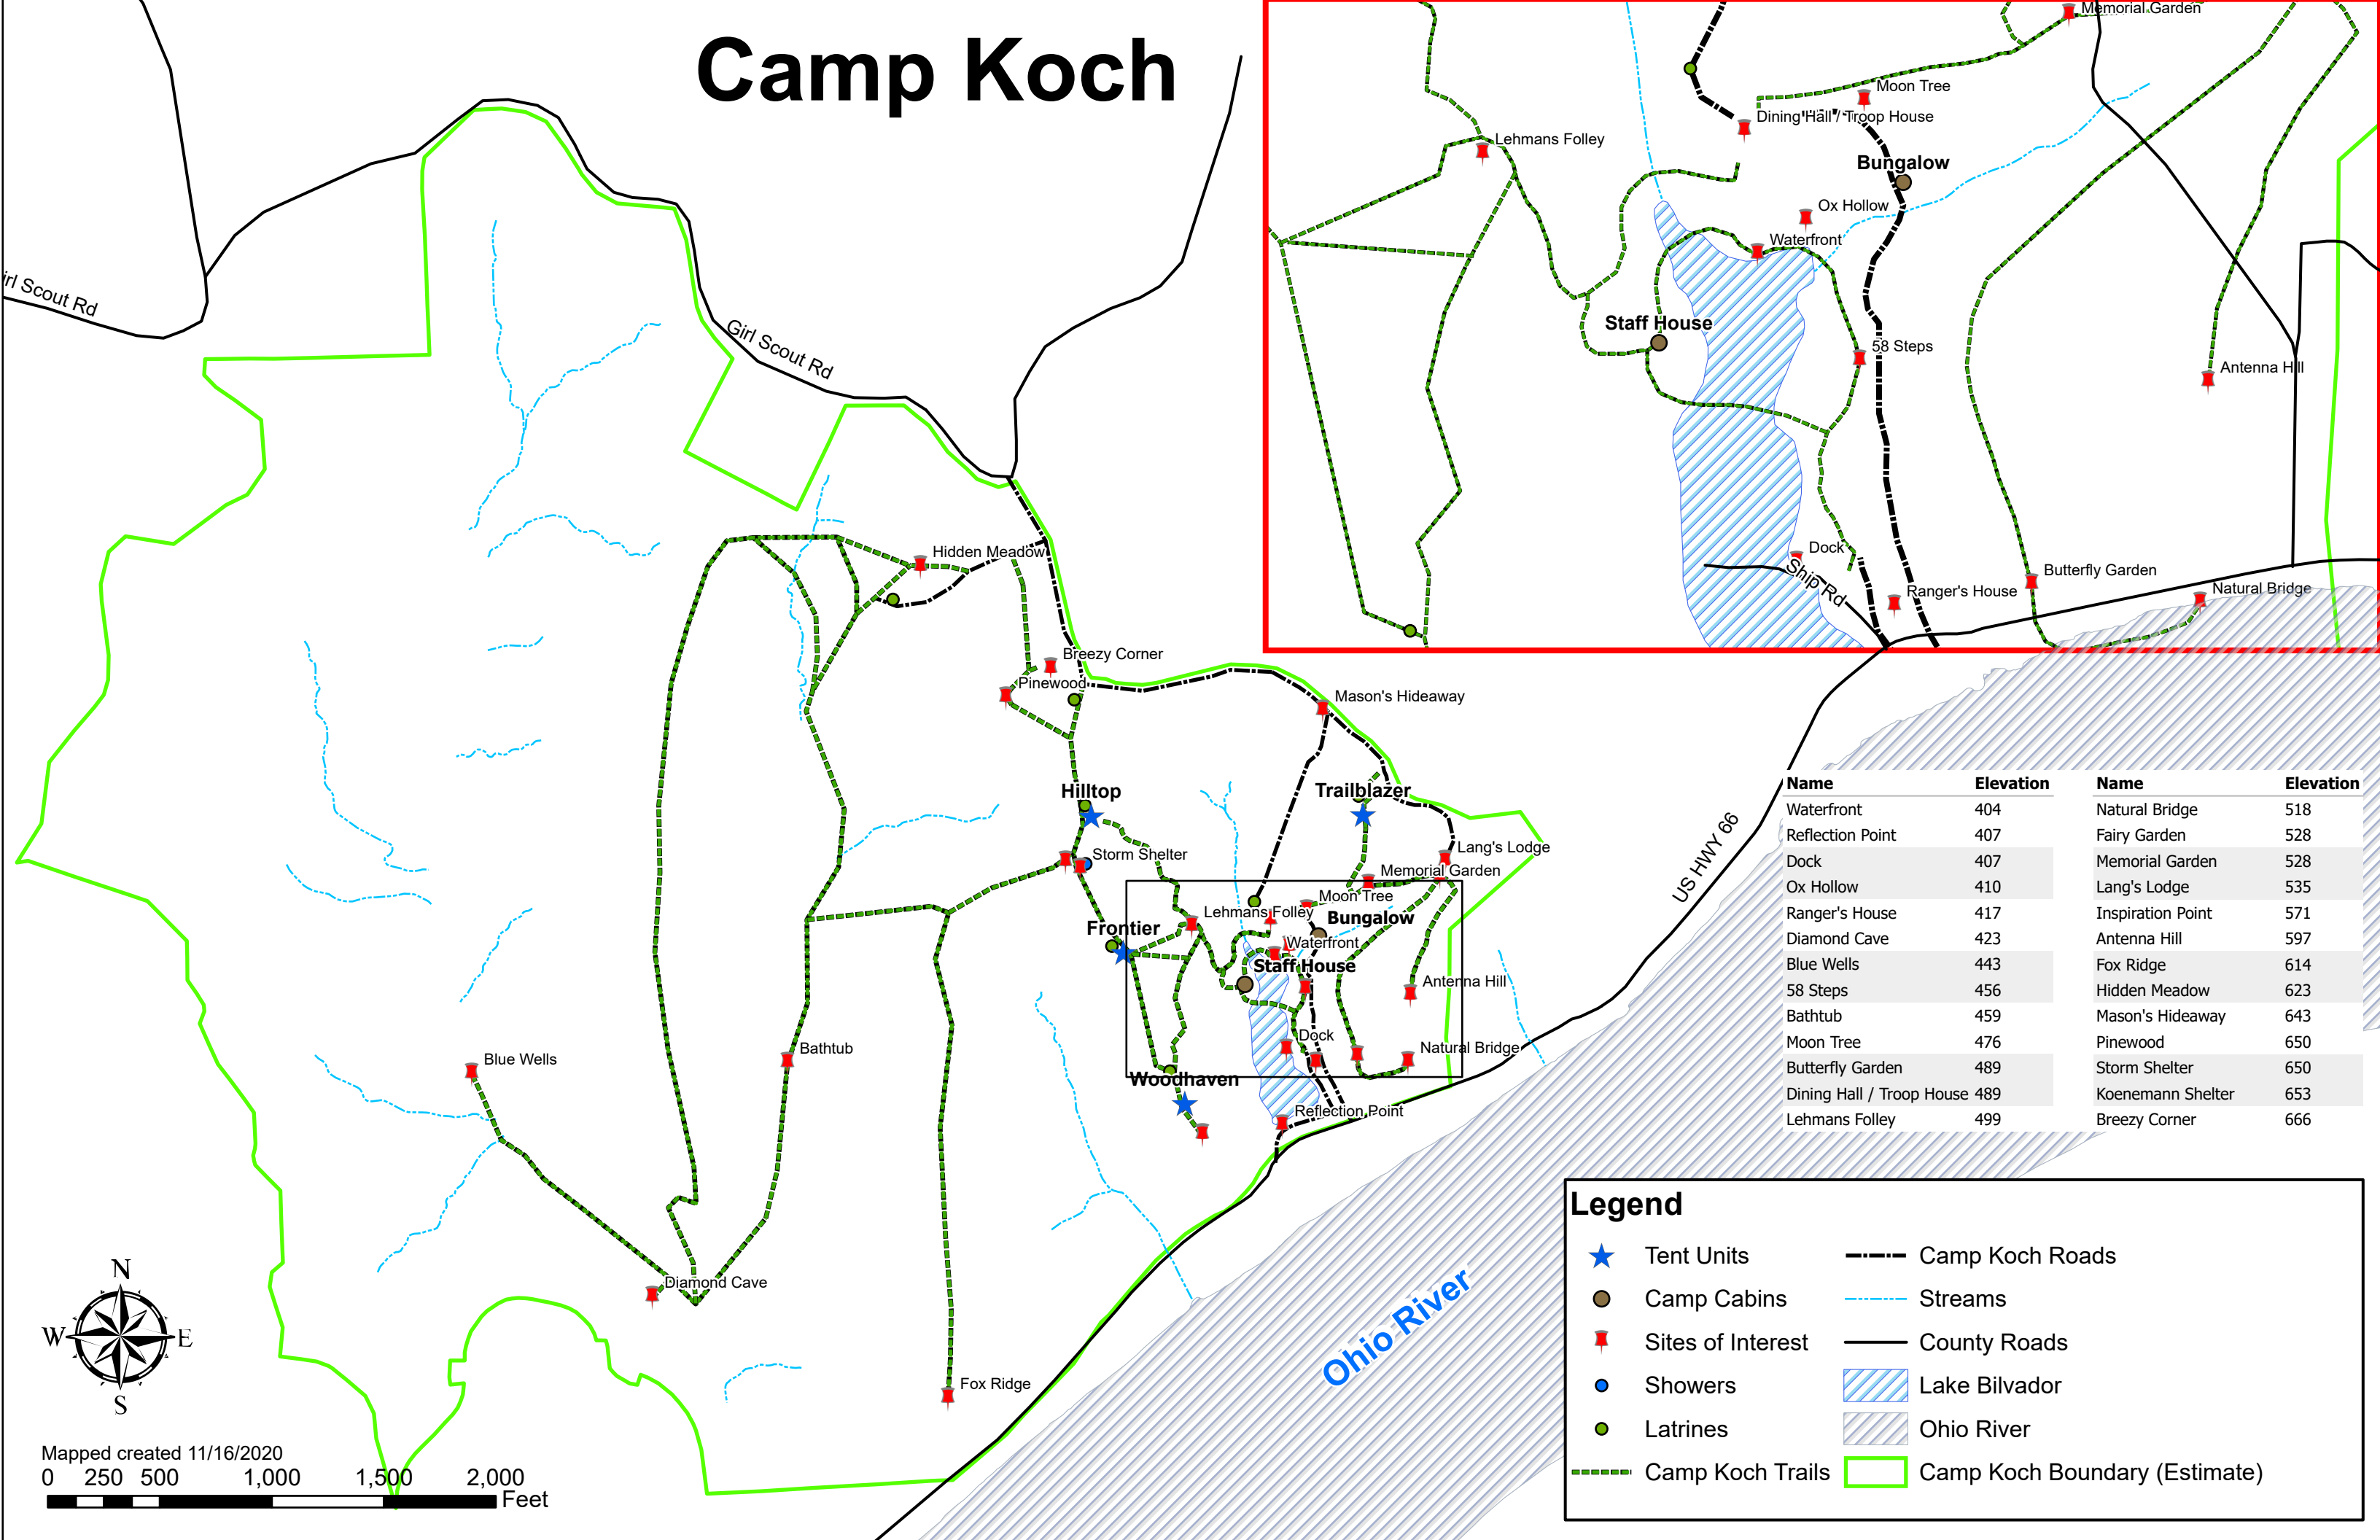

Camp Koch

Name	Elevation	Name	Elevation
Waterfront	404	Natural Bridge	518
Reflection Point	407	Fairy Garden	528
Dock	407	Memorial Garden	528
Ox Hollow	410	Lang's Lodge	535
Ranger's House	417	Inspiration Point	571
Diamond Cave	423	Antenna Hill	597
Blue Wells	443	Fox Ridge	614
58 Steps	456	Hidden Meadow	623
Bathtub	459	Mason's Hideaway	643
Moon Tree	476	Pinewood	650
Butterfly Garden	489	Storm Shelter	650
Dining Hall / Troop House	489	Koenemann Shelter	653
Lehmans Folley	499	Breezy Corner	666

Legend

- ★ Tent Units
- Camp Cabins
- 📌 Sites of Interest
- Showers
- Latrines
- Camp Koch Trails
- Camp Koch Roads
- Streams
- County Roads
- ▨ Lake Bilvador
- ▨ Ohio River
- ▭ Camp Koch Boundary (Estimate)