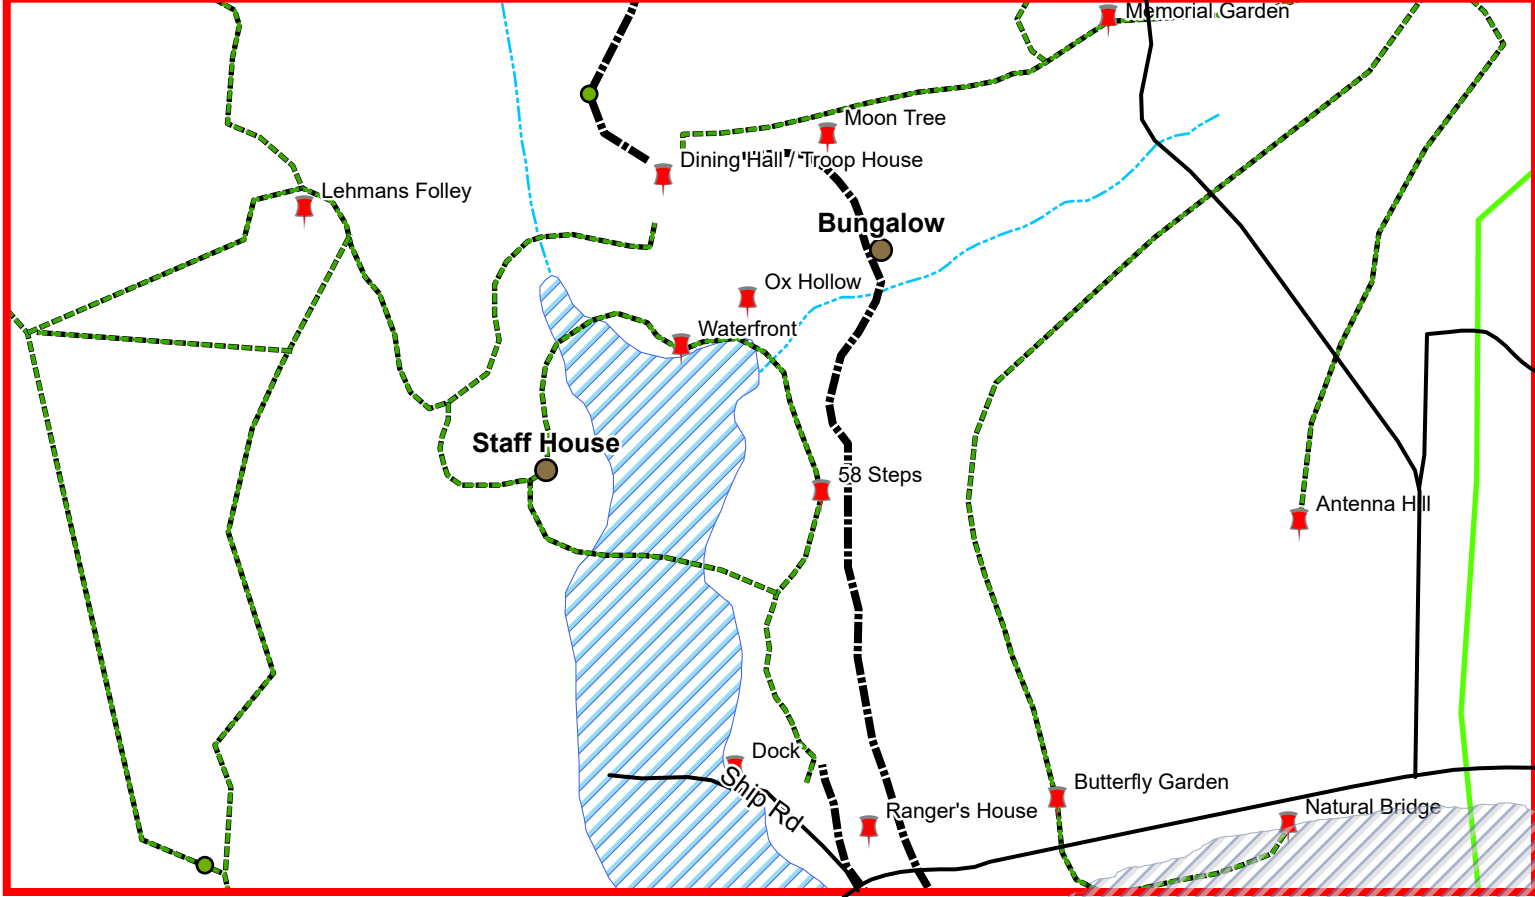

Camp Koch

| Name | Elevation | Name | Elevation |
|---------------------------|-----------|-------------------|-----------|
| Waterfront | 404 | Natural Bridge | 518 |
| Reflection Point | 407 | Fairy Garden | 528 |
| Dock | 407 | Memorial Garden | 528 |
| Ox Hollow | 410 | Lang's Lodge | 535 |
| Ranger's House | 417 | Inspiration Point | 571 |
| Diamond Cave | 423 | Antenna Hill | 597 |
| Blue Wells | 443 | Fox Ridge | 614 |
| 58 Steps | 456 | Hidden Meadow | 623 |
| Bathtub | 459 | Mason's Hideaway | 643 |
| Moon Tree | 476 | Pinewood | 650 |
| Butterfly Garden | 489 | Storm Shelter | 650 |
| Dining Hall / Troop House | 489 | Koenemann Shelter | 653 |
| Lehmans Folley | 499 | Breezy Corner | 666 |

Legend

- ★ Tent Units
- Camp Cabins
- 📌 Sites of Interest
- Showers
- Latrines
- Camp Koch Trails
- Camp Koch Roads
- Streams
- County Roads
- ▨ Lake Bilvador
- ▨ Ohio River
- ▭ Camp Koch Boundary (Estimate)