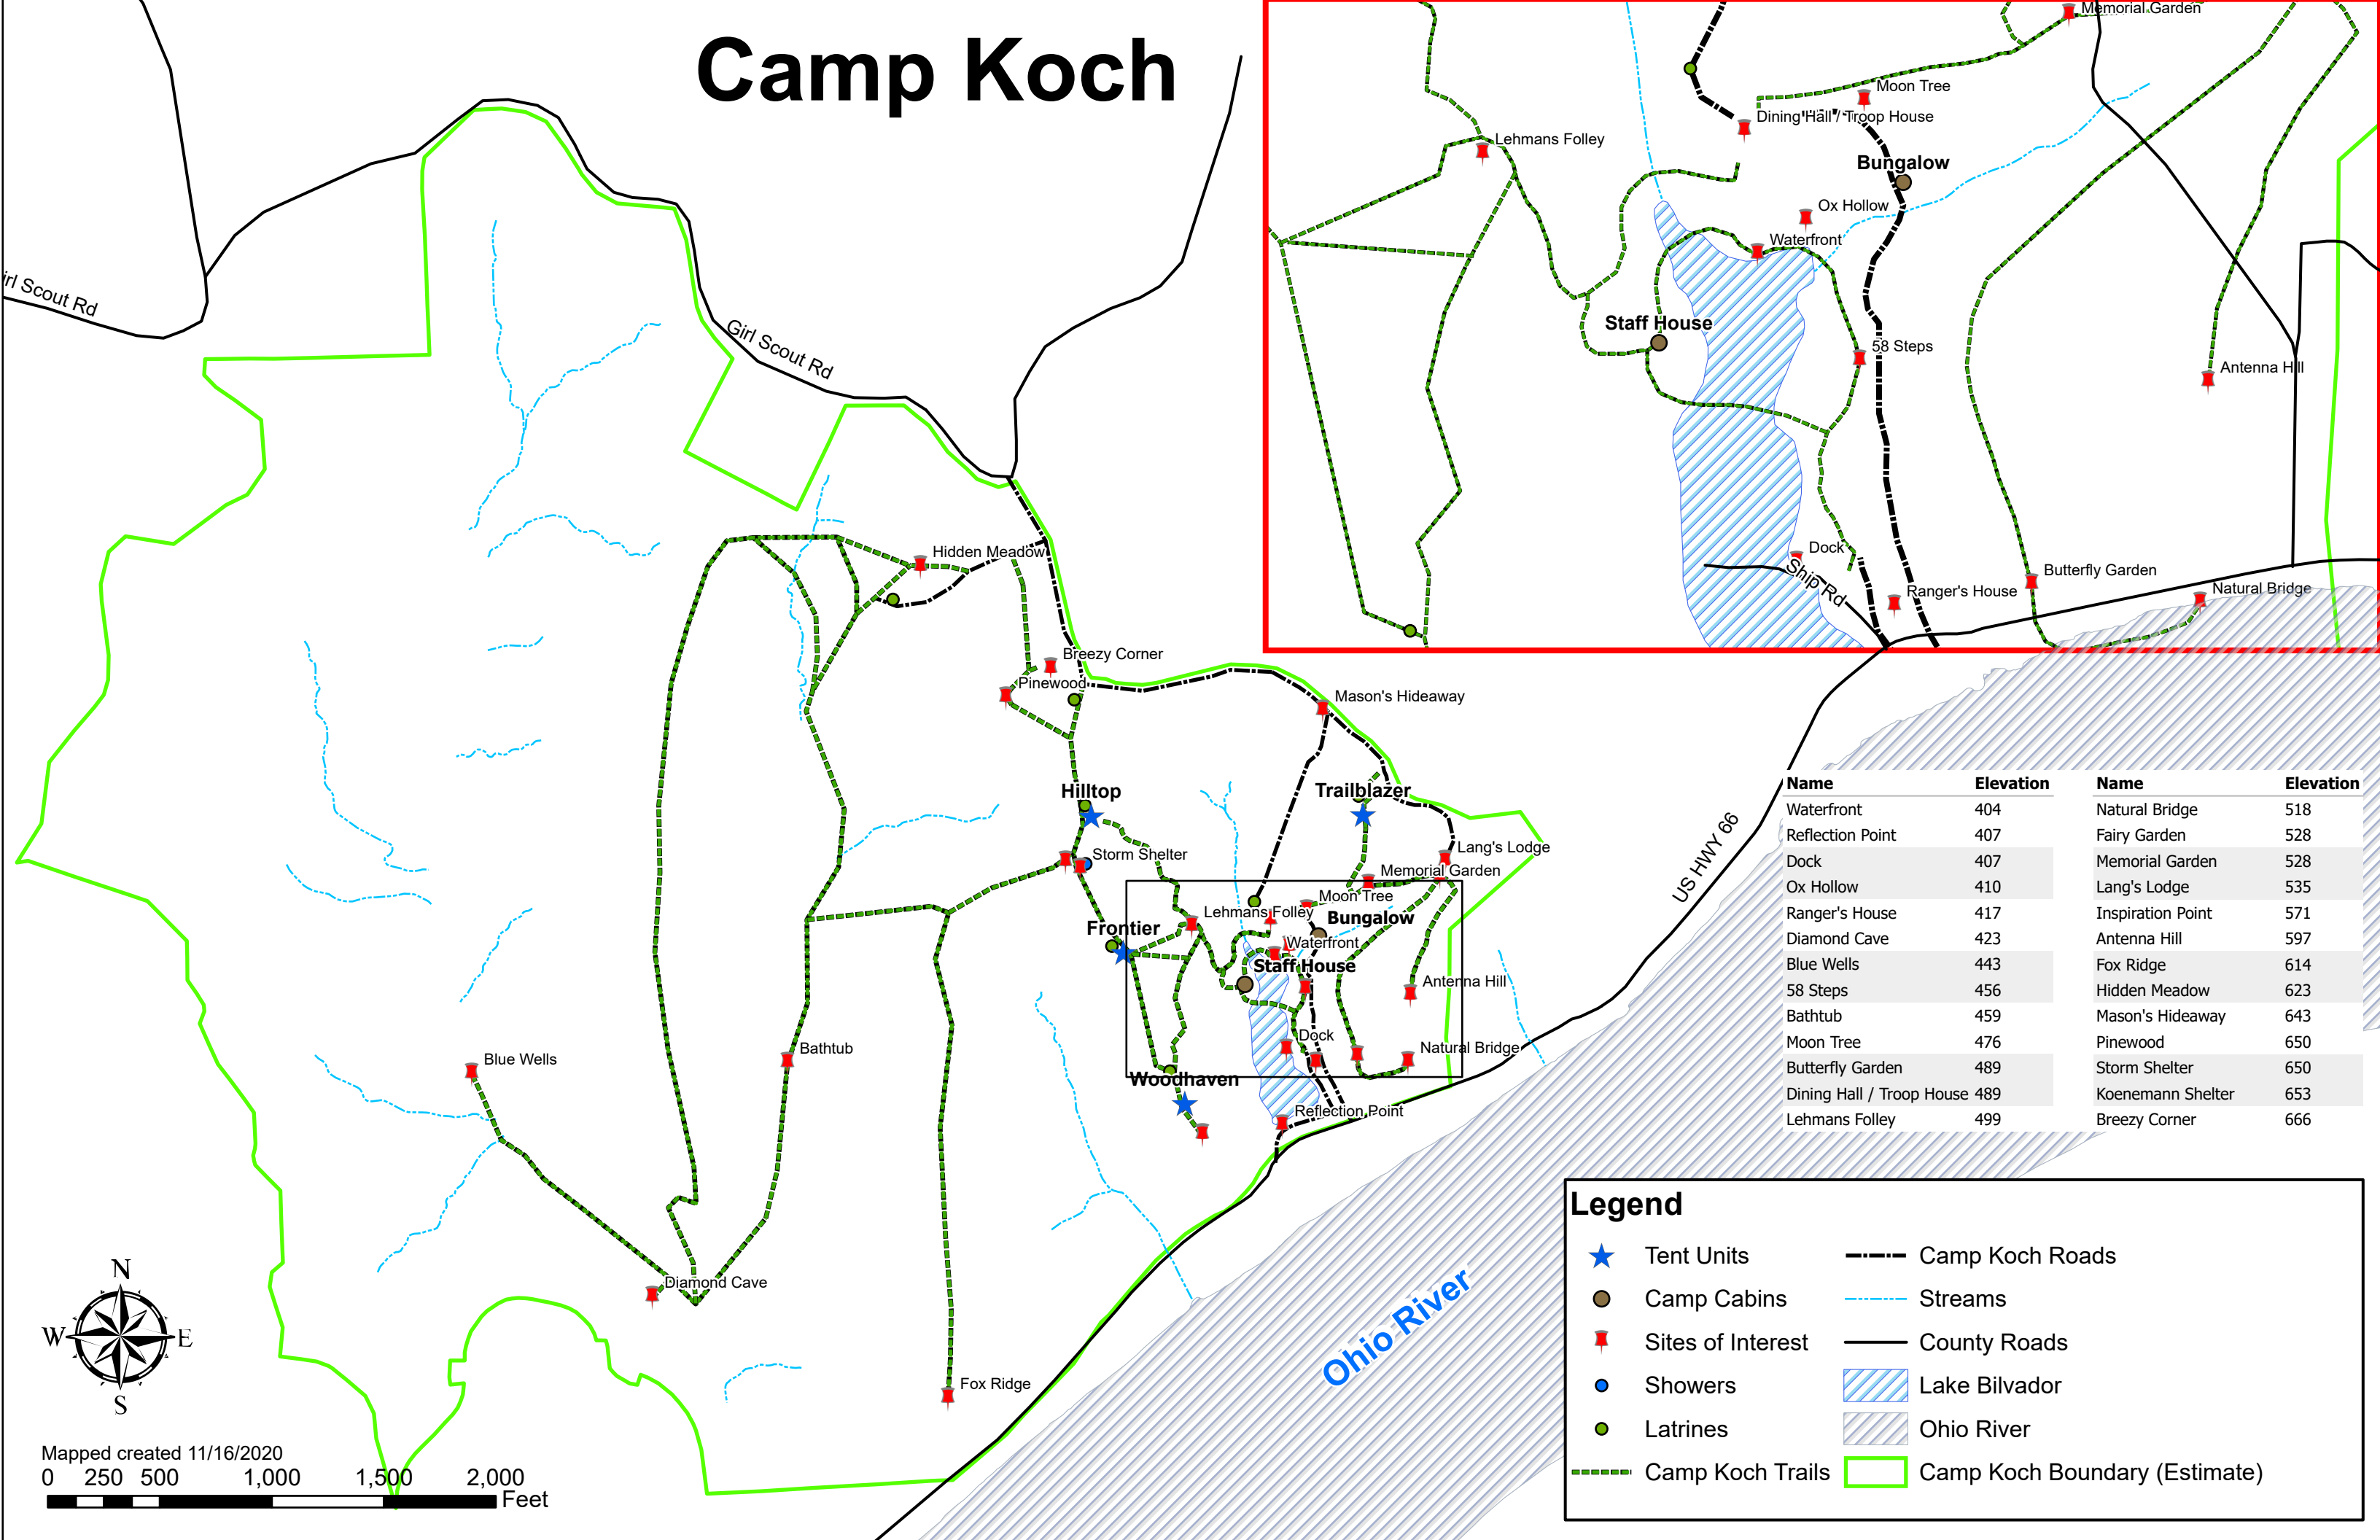

Camp Koch

| Name | Elevation | Name | Elevation |
|---------------------------|-----------|-------------------|-----------|
| Waterfront | 404 | Natural Bridge | 518 |
| Reflection Point | 407 | Fairy Garden | 528 |
| Dock | 407 | Memorial Garden | 528 |
| Ox Hollow | 410 | Lang's Lodge | 535 |
| Ranger's House | 417 | Inspiration Point | 571 |
| Diamond Cave | 423 | Antenna Hill | 597 |
| Blue Wells | 443 | Fox Ridge | 614 |
| 58 Steps | 456 | Hidden Meadow | 623 |
| Bathtub | 459 | Mason's Hideaway | 643 |
| Moon Tree | 476 | Pinewood | 650 |
| Butterfly Garden | 489 | Storm Shelter | 650 |
| Dining Hall / Troop House | 489 | Koenemann Shelter | 653 |
| Lehmans Folley | 499 | Breezy Corner | 666 |

Legend

- ★ Tent Units
- Camp Cabins
- 📌 Sites of Interest
- Showers
- Latrines
- Camp Koch Trails
- Camp Koch Roads
- Streams
- County Roads
- ▨ Lake Bilvador
- ▨ Ohio River
- ▭ Camp Koch Boundary (Estimate)